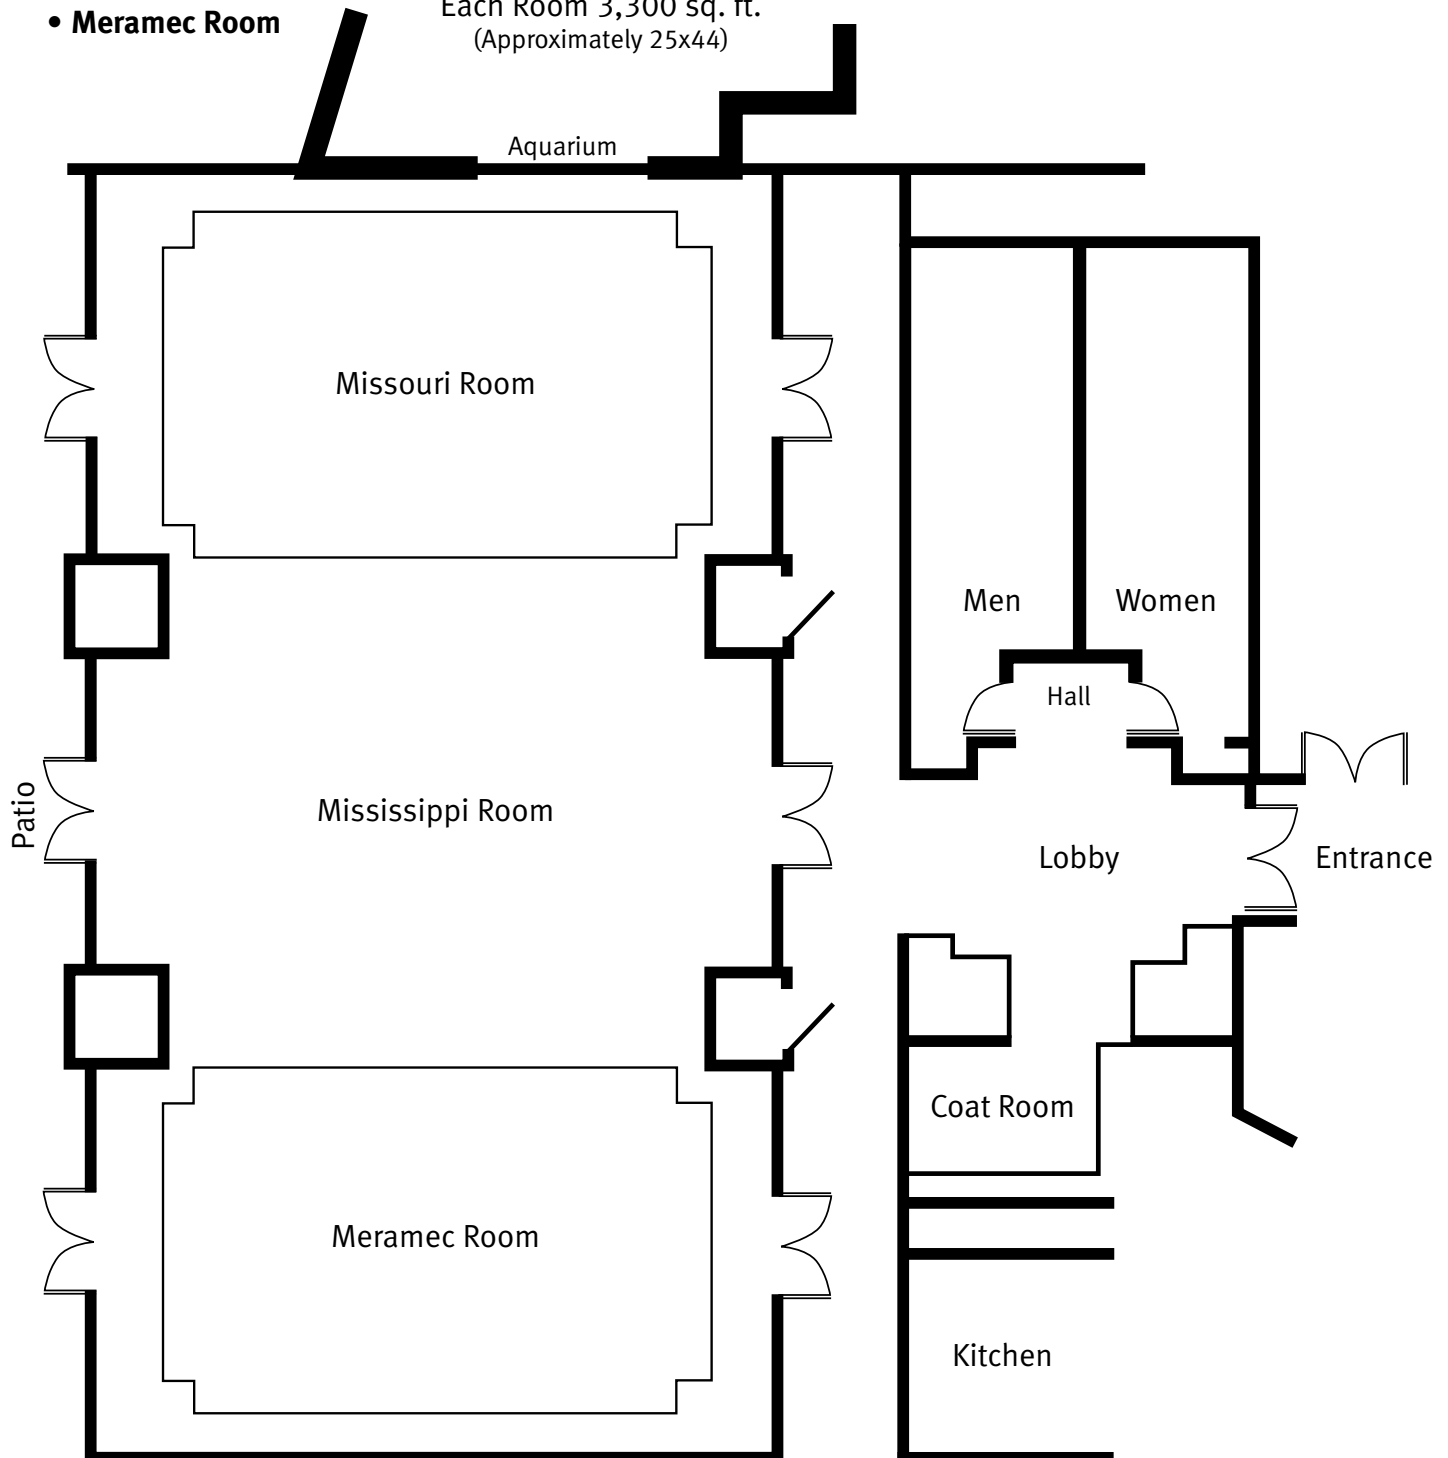

UR = Upper Rotunda  
LR = Lower Rotunda

\* Reflects head table, dance floor & Dj/band area

## Saint Louis Zoo Capacity Chart

**Cafe Kudu**

**Lakeside Cafe**

**The Living World  
Upper Rotunda**

**The Living World  
Lower Rotunda**

## Saint Louis Zoo Capacity Chart

### McDonnell Center at River Camp

- Missouri Room
- Mississippi Room
- Meramec Room

Each Room 3,300 sq. ft.  
(Approximately 25x44)