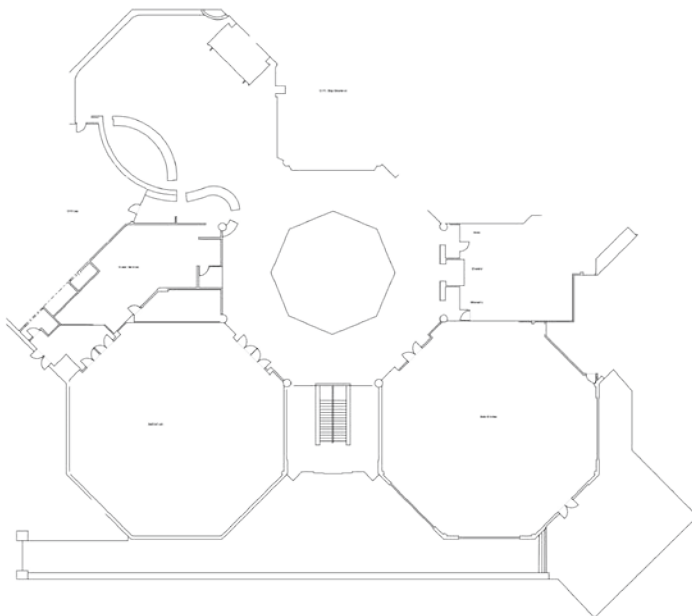

## Saint Louis Zoo Capacity Chart

**Cafe Kudu**

**Lakeside Cafe**

**The Living World  
Upper Rotunda**

**The Living World  
Lower Rotunda**

## Saint Louis Zoo Capacity Chart

### McDonnell Center at River Camp

- Missouri Room
- Mississippi Room
- Meramec Room

Each Room 3,300 sq. ft.  
(Approximately 25x44)