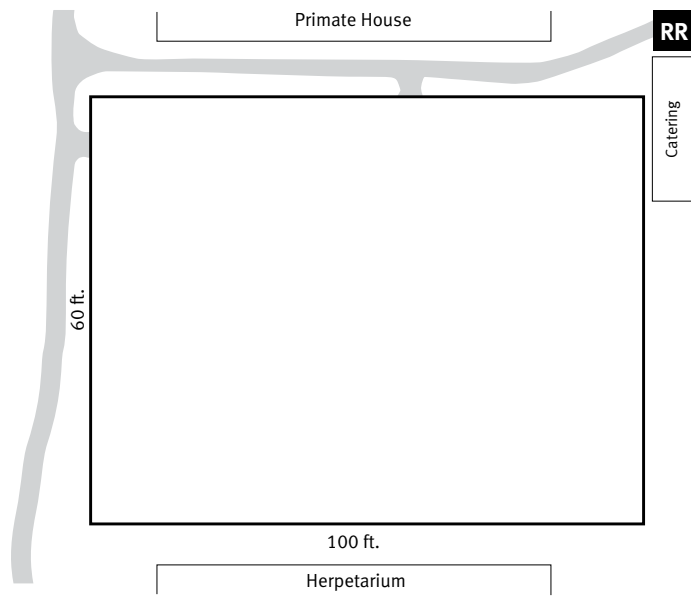

Saint Louis Zoo Sales & Catering

Saint Louis Zoo Capacity Chart

Event Tent